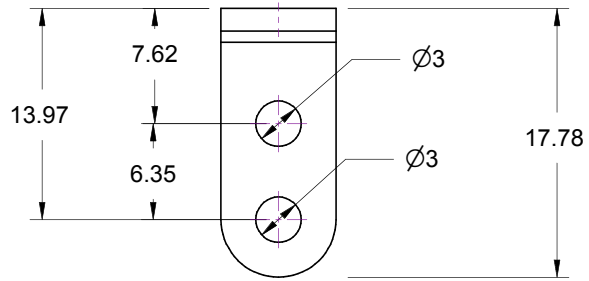

REVISIONS

ZONE	REV	DESCRIPTION	DATE	APPROVED

Parallax, Inc.
599 Menlo Dr.
Rocklin, CA 95765
USA
916 624-8333

DRAWN
Rich Allred
DATE
May-8-07

CHECKED

QA

MFG

APPROVED

Universal 90 bracket

1.5mm Aluminum

SIZE
A

FSCM NO.

DWG NO.

REV
A

SCALE 2:1

SHEET 1 of 1