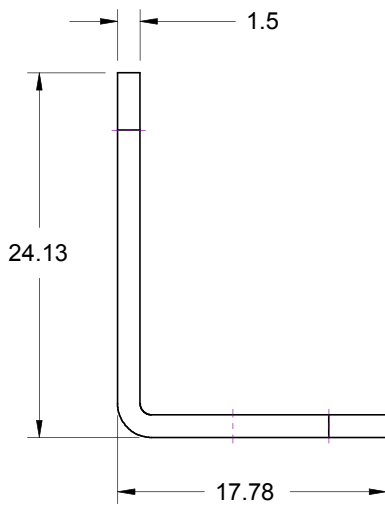

REVISIONS

ZONE	REV	DESCRIPTION	DATE	APPROVED

Parallax, Inc.
599 Menlo Dr.
Rocklin, CA 95765
USA
916 624-8333

DRAWN
Rich Allred
DATE
May-8-07

CHECKED

QA

MFG

APPROVED

Universal 90 bracket

1.5mm Aluminum

SIZE
A

FSCM NO.

DWG NO.

REV
A

SCALE 2:1

SHEET 1 of 1