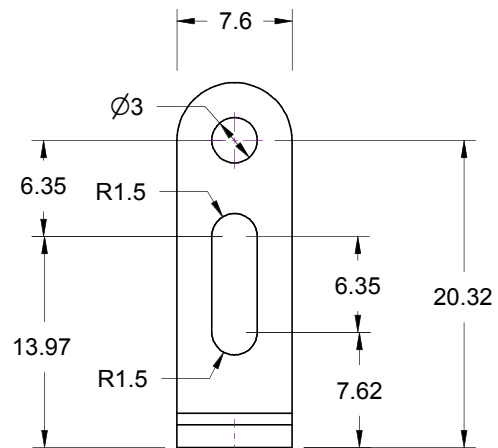

REVISIONS

ZONE	REV	DESCRIPTION	DATE	APPROVED

Parallax, Inc.
599 Menlo Dr.
Rocklin, CA 95765
USA
916 624-8333

DRAWN
Rich Allred
DATE
May-8-07

CHECKED

QA

MFG

APPROVED

Universal 90 bracket

1.5mm Aluminum

SIZE
A

FSCM NO.

DWG NO.

REV
A

SCALE 2:1

SHEET 1 of 1